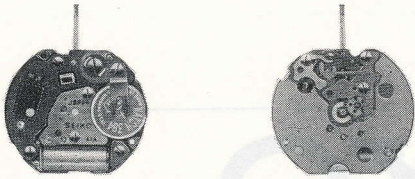

Calibre No. 41A	Jewels 3j	Style Name
---------------------------	---------------------	------------

Characteristics

Casing diameter : 19.4^φmm
 Maximum height : 3.8 mm
 Frequency of quartz crystal oscillator :
 32,768 Hz
 (Hz=Hertz..... Cycle per second)
 Driving system : Step motor system
 Regulation system : Trimmer condenser
 Second-setting device

122 589

131 586

224 588

225 588

231 588

241 588

261 589

271 589

281 589

282 589

354 589

383 589

384 589

386 589

388 589

399 589

T	T	T	T	T	T	T	T	$\frac{2}{1}$
022 362	022 382	022 431	022 484	022 451	022 764	011 406	011 538	

PARTS LIST

Calibre No.		Jewels	Style Name	
41A		3j		
PART NO.	PART NAME	PART NO.	PART NAME	
122 589	Center wheel bridge			
131 586	Third wheel bridge			
224 588	Center wheel & pinion			
225 588	Cannon pinion			
231 588	Third wheel & pinion			
241 588	Sweep second wheel & pinion			
261 589	Minute wheel			
271 589	Hour wheel			
281 589	Setting wheel			
282 589	Clutch wheel			
354 589	Winding stem			
383 589	Setting lever			
384 589	Yoke			
386 589	Setting lever spring			
388 589	Holding plate for setting lever			
399 589	Casing clamp			
491 589	Dial washer			
701 588	Fifth wheel & pinion			
4000 586	Circuit block with crystal oscillator & trimmer condenser			
4002 588	Coil block			
4146 588	Step rotor			
4225 589	Holding spring for battery			
4270 589	Battery connection			
U.C.C. 384 & 312	Silver oxide battery			
022 362	Setting lever spring screw			
022 362	Holding plate for setting lever spring screw			
022 382	Screw for circuit block and coil block			
022 431	Casing clamp screw			
022 484	Center wheel bridge screw			
022 484	Third wheel bridge screw			
022 484	Circuit block screw			
022 484	Coil block screw			
022 451	Screw for battery connection			
022 764	Dial screw			
011 406	Upper hole jewel for sweep second wheel			
011 538	Upper hole jewel for rotor			
011 538	Lower hole jewel for rotor			